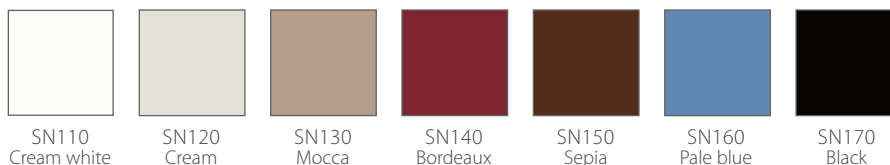

COLOUR

your warmth

Heat is the key to a cosy residence. It makes it a place to come *home* to and feel good. Now, with Henrad, you also choose for *colourful heat*.

COLOURS OF NATURE

METALLIC COLOURS

COLOURS FOR SANITARY WARES

RAL COLOURS

How do I order a coloured radiator?

Firstly, the radiator's item number then the item number of the colour + description.

vb: 70060600021038 SN170 Black

The colours are illustrative only.

In addition to our 35 *trendy, very popular and carefully selected* colours, we now offer *many more RAL colours*.