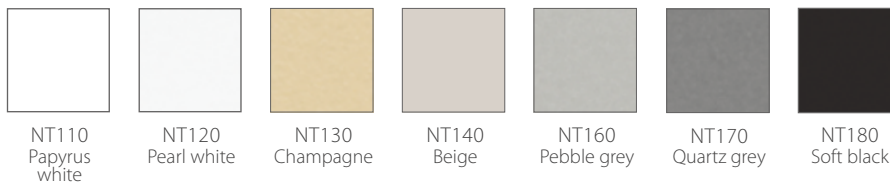

COLOUR

your warmth

Heat is the key to a cosy residence. It makes it a place to come *home* to and feel good. Now, with Henrad, you also choose for *colourful heat*.

COLOURS OF NATURE

METALLIC COLOURS

COLOURS FOR SANITARY WARES

RAL COLOURS

How do I order a coloured radiator?

Firstly, the radiator's item number then the item number of the colour + description.

vb: 70060600021038 SN170 Black

The colours are illustrative only.

In addition to our 35 *trendy, very popular and carefully selected* colours, we now offer *many more RAL colours*.