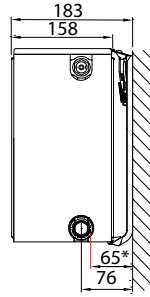

J-BRACKETS (TYPE MONCLAC VDI 6036)

Type 11

Type 21

Type 22

Type 33

* centre connection only

* centre connection only

Type 11		Art. N°.		Height	
J-bracket VDI 6036 Cl.3	x	y	2 pcs.	3 pcs.	mm
	/	140	R509203	R509303	300
	103	240	R509204	R509304	400
	103	340	R509205	R509305	500
	103	440	R509206	R509306	600
	103	540	R509207	R509307	700
	103	740	R509209	R509309	900

Types 21-33			Art. N°.		Height
J-bracket VDI 6036 Class 3	x	y	2 pcs.	3 pcs.	mm
	64	190	R510203	R510303	300
	64	290	R510204	R510304	400
	64	390	R510205	R510305	500
	64	490	R510206	R510306	600
	64	590	R510207	R510307	700
	64	790	R510209	R510309	900

For lengths from 1800 mm: 3 brackets needed.

LUG POSITIONS TYPE 11

L	A
400	117
500-1600	150

L	A
1800-3000	150