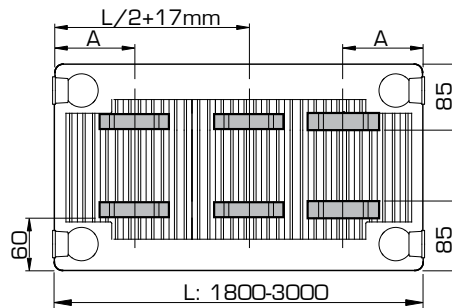

For lengths from 1800 mm: 3 brackets needed.

LUG POSITIONS TYPE 11

Type 11

L	A
400	117
500-1600	150

Type 11

L	A
1800-3000	150

Australia • Belgium • Cyprus • Czechia • France • Germany • Greece • Iceland • Lithuania
Luxembourg • Norway • Poland • Slovenia • Sweden • The Netherlands • Tunisia • Ukraine