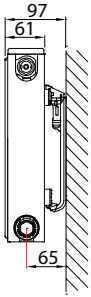

MOUNTING DIMENSIONS

Types 21 / 22 / 33

Radiator with insert on the left hand side (reversed radiator)

Types 11 / 21 / 22 / 33

Radiator with insert on the right hand side

J-BRACKETS (TYPE MONCLAC VDI 6036)

Type 11