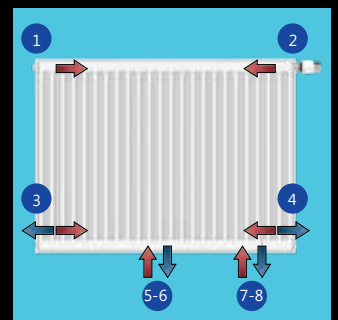

HENRAD

DISCOVER PREMIUM 8

UNIVERSAL AND FLEXIBLE, THE RADIATOR WITH 10 CONNECTION POSSIBILITIES AND A CONSTANT WALL DISTANCE OF 65 MM AT THE CENTRE CONNECTION

STANDARD RANGE

GENERAL INFORMATION

PREMIUM 8

The Premium 8 radiator is a fully encased radiator equipped with an integrated adjustable valve insert. Furthermore you have, thanks to the 4 side- and 4 bottom connections, a variety of connection possibilities. This makes the Premium 8 easy to install and applicable in about every situation. In addition, it offers a uniform wall distance of 65 mm for all types at the center connection.