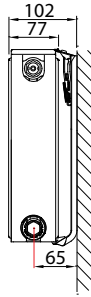

J-BRACKETS (TYPE MONCLAC VDI 6036)

Type 11

Type 21

Type 22

Type 33

* centre connection only

* centre connection only

Type 11		Art. N°.		Height	
J-bracket VDI 6036 Cl.3	x	y	2 pcs.	3 pcs.	mm
	/	140	R509203	R509303	300
	103	240	R509204	R509304	400
	103	340	R509205	R509305	500
	103	440	R509206	R509306	600
	103	540	R509207	R509307	700
	103	740	R509209	R509309	900

Types 21-33			Art. N°.		Height
J-bracket VDI 6036 Class 3	x	y	2 pcs.	3 pcs.	mm
	64	190	R510203	R510303	300
	64	290	R510204	R510304	400
	64	390	R510205	R510305	500
	64	490	R510206	R510306	600
	64	590	R510207	R510307	700
	64	790	R510209	R510309	900

For lengths from 1800 mm: 3 brackets needed.

LUG POSITIONS TYPE 11

L	A
400	117
500-1600	150

L	A
1800-3000	150