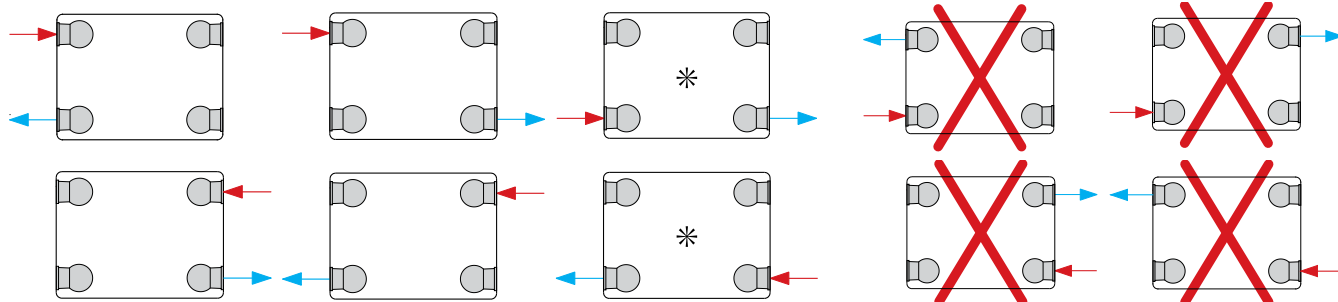

CONNECTION POSSIBILITIES

Types 21 / 22 / 33

Radiator with insert on the left hand side (reversed radiator)

Types 11 / 21 / 22 / 33

Radiator with insert on the right hand side

When connecting as a compact radiator the valve insert has to be removed and plastic plugs have to be replaced with brass plugs.
 * = a reduction in heatoutput will occur when combining low temperature heating with a high temperature difference between inlet and outlet.