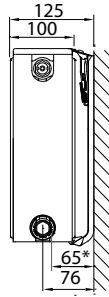

J-BRACKETS (TYPE MONCLAC VDI 6036)

Type 11

Type 21

Type 22

Type 33

* centre connection only

* centre connection only

Type 11		Art. N°.		Height	
J-bracket VDI 6036 Cl.3	x	y	2 pcs.	3 pcs.	mm
	/	140	R509203	R509303	300
	103	240	R509204	R509304	400
	103	340	R509205	R509305	500
	103	440	R509206	R509306	600
	103	540	R509207	R509307	700
	103	740	R509209	R509309	900

Types 21-33			Art. N°.		Height
J-bracket VDI 6036 Class 3	x	y	2 pcs.	3 pcs.	mm
	64	190	R510203	R510303	300
	64	290	R510204	R510304	400
	64	390	R510205	R510305	500
	64	490	R510206	R510306	600
	64	590	R510207	R510307	700
	64	790	R510209	R510309	900

For lengths from 1800 mm: 3 brackets needed.

LUG POSITIONS TYPE 11

L	A
400	117
500-1600	150

L	A
1800-3000	150