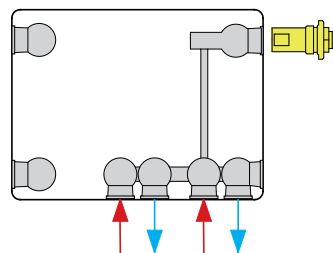

CONNECTION POSSIBILITIES

Types 21 / 22 / 33

Radiator with insert on the left hand side (reversed radiator)

Types 11 / 21 / 22 / 33

Radiator with insert on the right hand side

When connecting as a compact radiator the valve insert has to be removed and plastic plugs have to be replaced with brass plugs.
 * = a reduction in heatoutput will occur when combining low temperature heating with a high temperature difference between inlet and outlet.