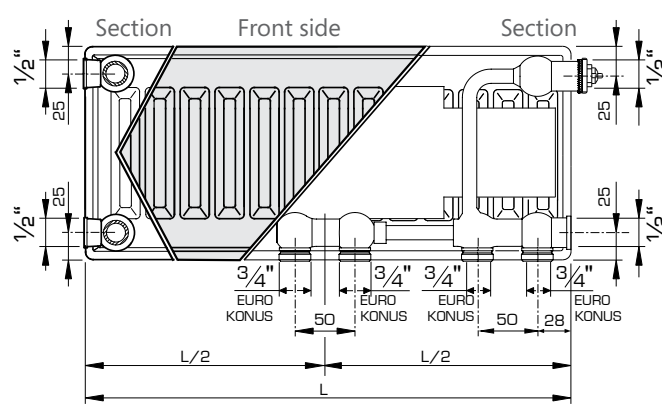

CONNECTION POSSIBILITIES

Types 21 / 22 / 33

Radiator with insert on the left hand side (reversed radiator)

Types 11 / 21 / 22 / 33

Radiator with insert on the right hand side

When connecting as a compact radiator the valve insert has to be removed and plastic plugs have to be replaced with brass plugs.
 * = a reduction in heatoutput will occur when combining low temperature heating with a high temperature difference between inlet and outlet.

MOUNTING DIMENSIONS

Types 21 / 22 / 33

Radiator with insert on the left hand side (reversed radiator)

Types 11 / 21 / 22 / 33

Radiator with insert on the right hand side

J-BRACKETS (TYPE MONCLAC VDI 6036)

Type 11