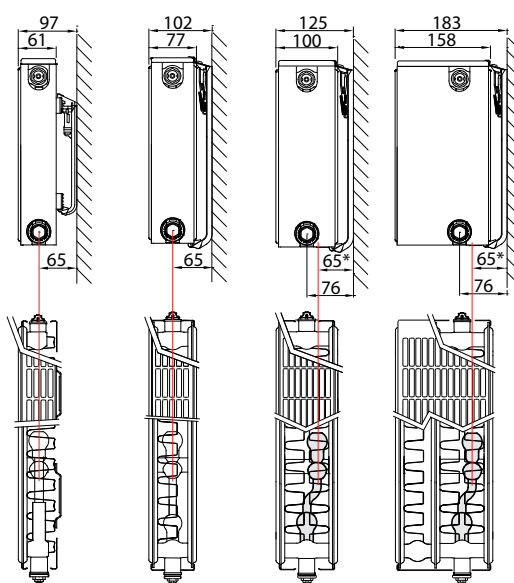

PREMIUM 8

TYPE OVERVIEW

Calculation factor
per meter
at 75/65/20°C
according to EN442

Characteristic equation:

$$\Phi = K_M \times \Delta T^n$$

* centre connection only

Height		T 11	T 21	T 22	T 33	Centre distance
300	W	509	745	982	1.349	250
	kg	9,31	14,29	16,80	25,20	
	l	1,89	3,70	3,70	5,40	
	m²	2,09	2,44	3,51	5,26	
	n	1,32	1,33	1,33	1,31	
400	W	676	954	1.245	1.711	350
	kg	12,78	19,46	22,87	34,30	
	l	2,34	4,67	4,67	6,87	
	m²	2,95	3,37	4,92	7,38	
	n	1,31	1,33	1,33	1,32	
500	W	833	1.153	1.494	2.056	450
	kg	16,24	24,63	28,93	43,40	
	l	2,80	5,63	5,63	8,33	
	m²	3,80	4,31	6,33	9,49	
	n	1,30	1,34	1,33	1,32	
600	W	980	1.345	1.732	2.389	550
	kg	19,70	29,80	35,00	52,50	
	l	3,25	6,60	6,60	9,80	
	m²	4,66	5,24	7,74	11,61	
	n	1,29	1,34	1,33	1,32	
700	W	1.117	1.530	1.961	2.712	650
	kg	22,90	34,50	40,53	60,77	
	l	3,77	7,63	7,63	11,37	
	m²	5,51	6,18	9,15	13,72	
	n	1,29	1,34	1,34	1,34	
900	W	1.360	1.883	2.395	3.334	850
	kg	29,30	43,90	51,60	77,30	
	l	4,80	9,70	9,70	14,50	
	m²	7,22	8,05	11,97	17,96	
	n	1,29	1,34	1,35	1,37	

W=heat output per meter / kg=weight per meter / l=content per meter / m²=surface per meter / n=exponent
The manufacturer reserves the right to alter any of the specifications shown in this document without prior notice.