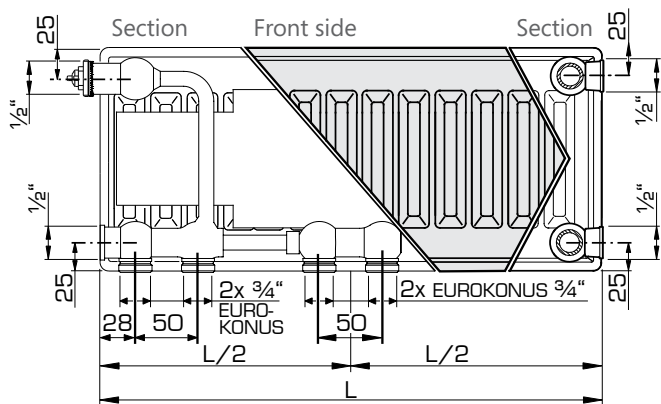

CONNECTION POSSIBILITIES

Types 21 / 22 / 33

Radiator with insert on the left hand side (reversed radiator)

Types 11 / 21 / 22 / 33

Radiator with insert on the right hand side

When connecting as a compact radiator the valve insert has to be removed and plastic plugs have to be replaced with brass plugs.
 * = a reduction in heatoutput will occur when combining low temperature heating with a high temperature difference between inlet and outlet.

MOUNTING DIMENSIONS

Types 21 / 22 / 33

Radiator with insert on the left hand side (reversed radiator)

Types 11 / 21 / 22 / 33

Radiator with insert on the right hand side

J-BRACKETS (TYPE MONCLAC VDI 6036)

Type 11