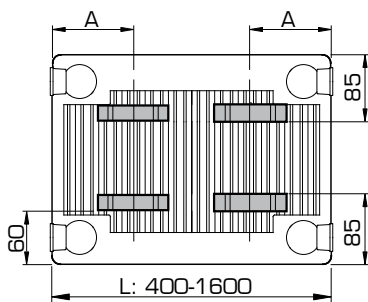

LUG POSITIONS TYPE 11

Type 11